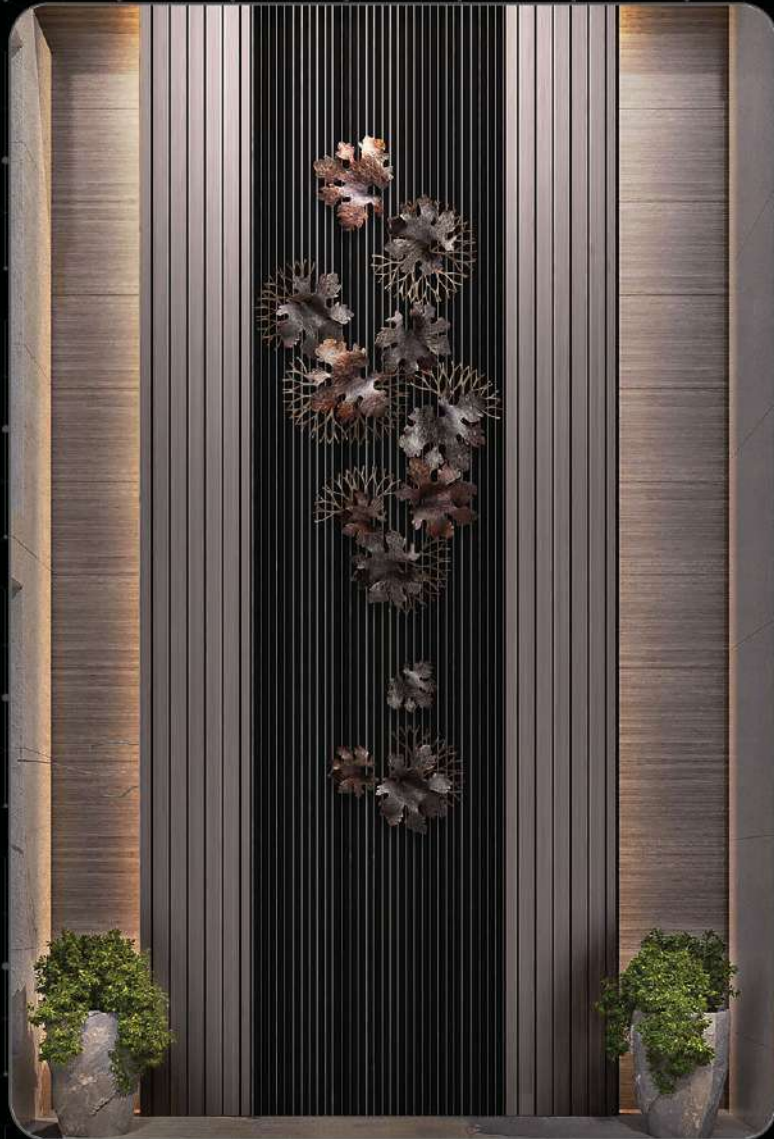

Artistick's...
Art For Architecture

HRM-0051
W: 40" X H: 110"