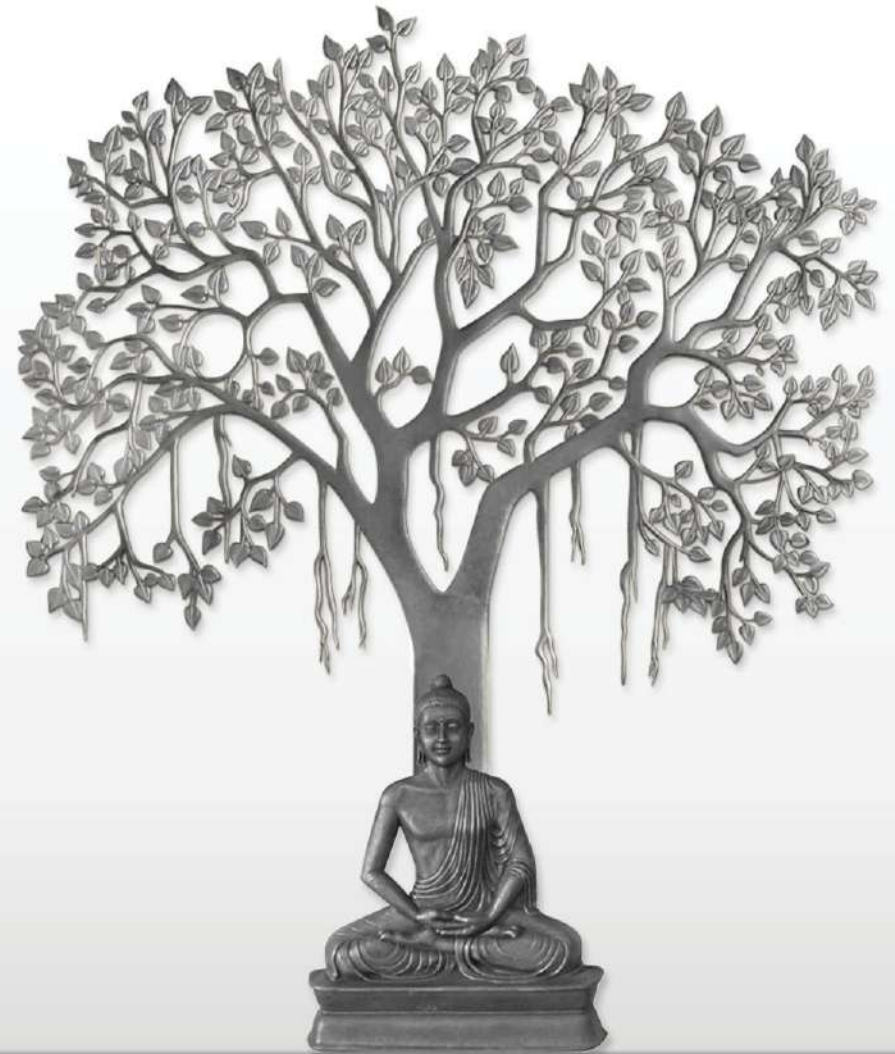

Artistick's...
Art For Architecture

WM-120
W: 66" X H: 84"