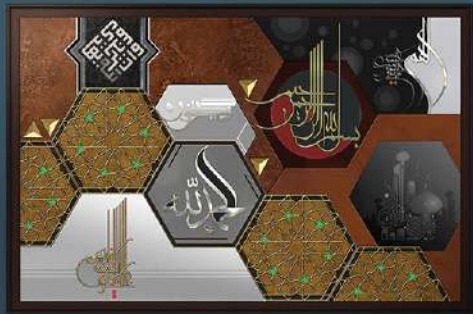

Artistick's...

Art For Architecture

WM-130
W: 68.25" X H: 43.5"