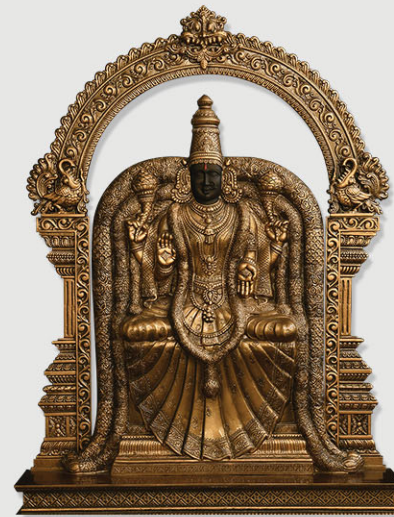

 **Artistick's...**  
Art For Architecture

WM-132  
W: 96" X H: 48"

 Artistic's...  
Art For Architecture

WM-121  
W: 60" X H: 84"

 **Artistick's...**  
Art For Architecture

WM-122  
W: 60" X H: 72"

**Artistick's...**  
Art For Architecture

WM-120  
W: 66" X H: 84"

 **Artistick's...**  
Art For Architecture

WM-119  
W: 61" X H: 71"

 **Artistick's...**  
Art For Architecture

WM-118  
W: 48.75" X H: 62.75"

 Artistic's...  
Art For Architecture

IAPD 541  
W: 16" X H: 17.5"

IAPD 540  
W: 16.25" X H: 18.5"

 **Artistick's...**  
Art For Architecture

IAPD 539  
W: 31.5" X H: 41.5"

IAPD 538  
W: 32" X H: 43.5"

 **Artistick's...**  
Art For Architecture

IAPD 544  
W: 21.5" X H: 24.5"