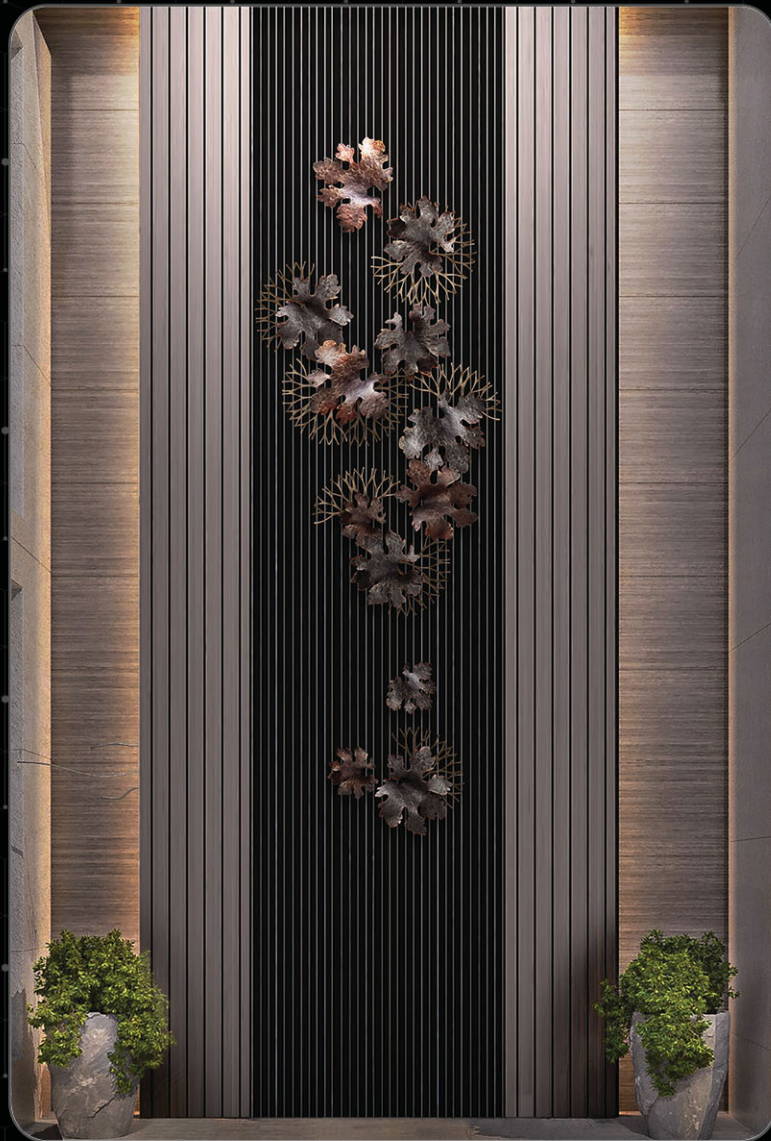

 **Artistick's...**  
Art For Architecture

HRM-0032  
W: 115.75" X H: 35"

 **Artistick's...**  
Art For Architecture

HRM-0034  
W: 32" X H: 52.5"

 **Artistick's...**  
Art For Architecture

HRM-0051  
W: 40" X H: 110"