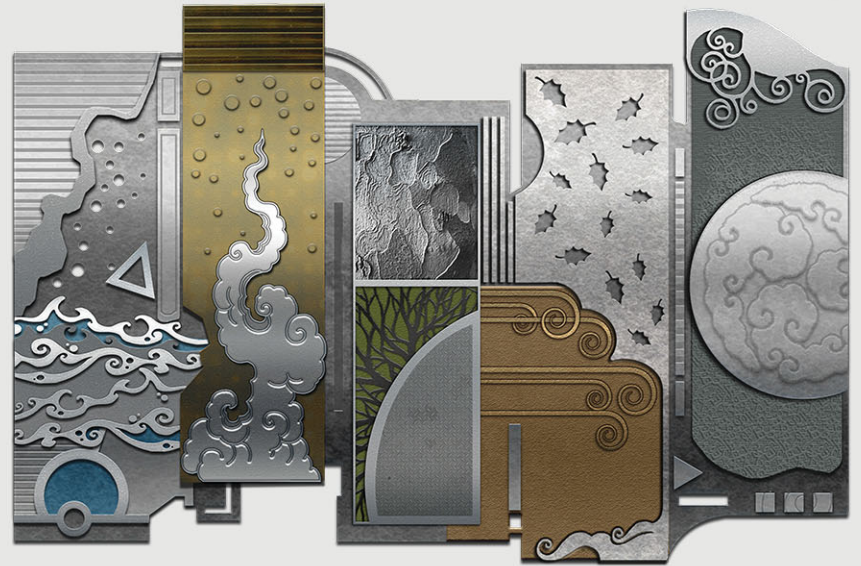

Artistic's...
Art For Architecture

WM-127
"W: 63.5" X H: 42.5