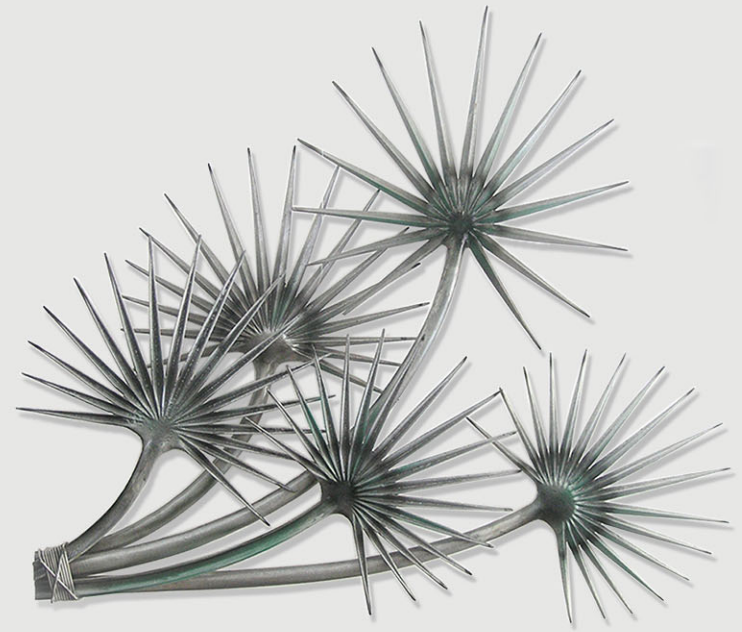

Artistic's...
Art For Architecture

HRM-0013
W: 36" X H: 31"