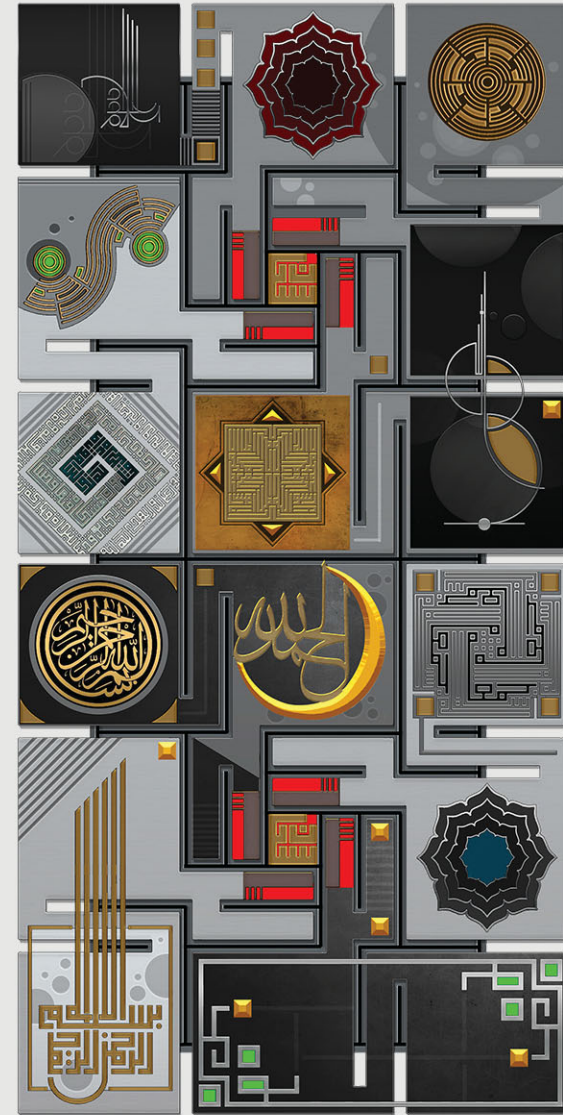

HRM-0048  
W: 102" X H: 46.5"

 **Artistick's...**  
Art For Architecture

HRM-0045  
W: 108" X H: 45"

**Artistic's...**  
Art For Architecture

HRM-0052  
W: 89.25" X H: 37"

# Artistick's...

Art For Architecture

WM-126  
W: 120.5" X H: 81.5"

Artistick's...  
Art For Architecture

WM-131  
W: 30.5" X H: 61.75"