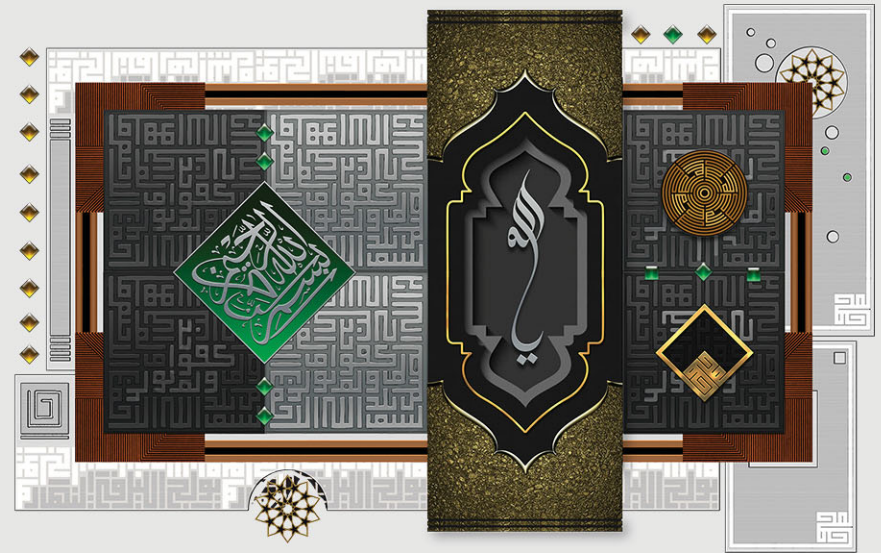

# Artistick's...

Art For Architecture

WM-124  
W: 66.5" X H: 34.5"

**Artistick's...**  
Art For Architecture

WM-130  
W: 68.25" X H: 43.5"

**Artistick's...**  
Art For Architecture

WM-129  
W: 64.5" X H: 41"