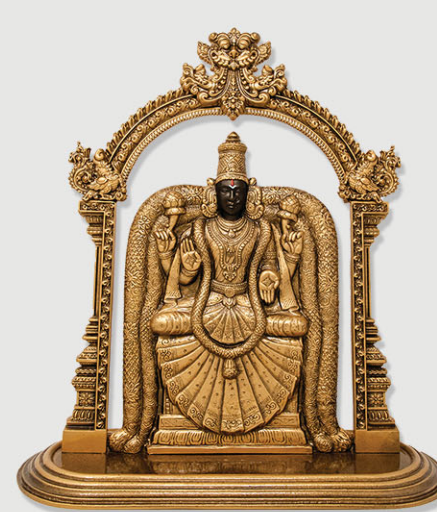

 **Artistick's...**  
Art For Architecture

WM-132  
W: 96" X H: 48"

 Artistic's...  
Art For Architecture

WM-121  
W: 60" X H: 84"

 **Artistick's...**  
Art For Architecture

WM-122  
W: 60" X H: 72"

**Artistick's...**  
Art For Architecture

WM-120  
W: 66" X H: 84"

 **Artistick's...**  
Art For Architecture

WM-119  
W: 61" X H: 71"

 **Artistick's...**  
Art For Architecture

WM-118  
W: 48.75" X H: 62.75"

 Artistic's...  
Art For Architecture

IAPD 541  
W: 16" X H: 17.5"

IAPD 540  
W: 16.25" X H: 18.5"

 **Artistick's...**  
Art For Architecture

IAPD 539  
W: 31.5" X H: 41.5"

IAPD 538  
W: 32" X H: 43.5"

 **Artistick's...**  
Art For Architecture

IAPD 544  
W: 21.5" X H: 24.5"